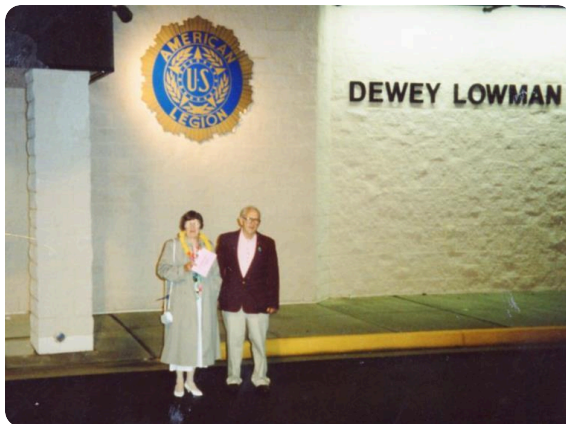

Media

Thomas T. Flynn "Tim"

JAN 28, 1931 - JUL 12, 2016

Charles L. Stevens
Funeral Home