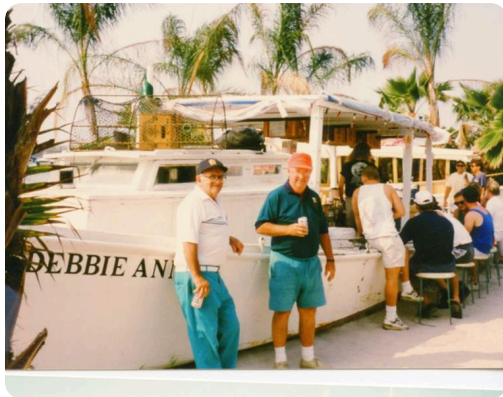

Media

Thomas T. Flynn "Tim"

JAN 28, 1931 - JUL 12, 2016

Charles L. Stevens
Funeral Home