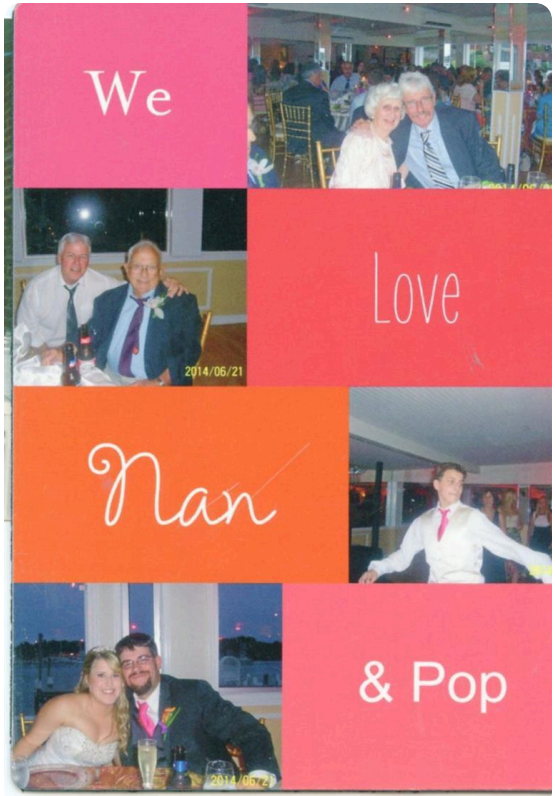

Media

Thomas T. Flynn "Tim"

JAN 28, 1931 - JUL 12, 2016

Charles L. Stevens
Funeral Home